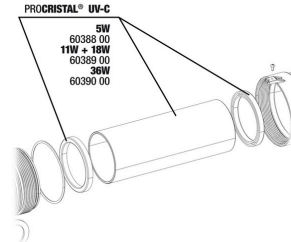

JBL PC UV-C bulb protection kit

JBL PC UV-C quartz glass cylinder set

JBL PC UV-C 5,11,18,36 W mounting

JBL PC UV-C glass sleeve + reflector set

JBL PC UV-C hose connection gaskets

JBL PC UV-C hose connection set