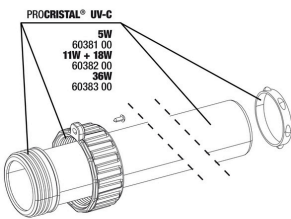

JBL PC UV-C bulb protection kit

JBL PC UV-C quartz glass cylinder set

JBL PC UV-C 5,11,18,36 W mounting

JBL PC UV-C glass sleeve + reflector set

JBL PC UV-C hose connection gaskets

JBL PC UV-C hose connection set