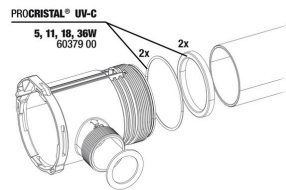

For connecting, disconnecting & shutting off hoses

JBL PROCRISTAL UV-C Compact plus 5 W

Spare parts

JBL PC UV-C Compact plus electrical unit

JBL PC UV-C Compact plus casing kit

JBL PC UV-C 5,11,18,36 W gasket set