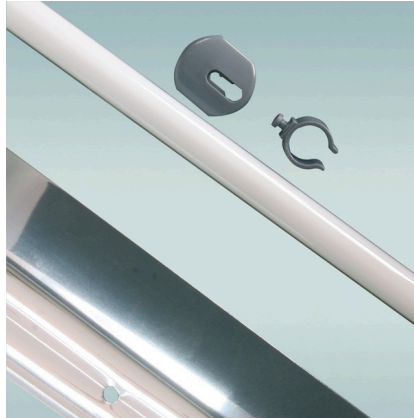

JBL SOLAR REFLECT Clip Set

Holder for fluorescent tubes

Suitable for:     

- Plastic holders to attach fluorescent tubes to the reflectors. For the optimal illumination of the aquarium/terrarium
- Easy assembly: fix clip through the hole at lower reflector panel, click clip holder at the upper panel to the clip. Fix it by sliding. Optimal clip attachment makes changing the clip easy
- Clip made of UV-resistant plastic
- Not suitable for fluorescent tubes switched in tandem
- Package contents: clip holders for fluorescent tubes (2 pcs.), Clip Set Solar Reflect

JBL SOLAR REFLECT Clip Set

Product information

Maximum light output without additional energy costs

An optimal illumination of the aquarium/terrarium is important both for plant and coral growth and also to minimise algae growth. By using reflectors a maximum light output can be achieved – without additional energy costs. In addition they serve as a glare protection while you work in your aquarium.

Holders to attach fluorescent tubes to the reflectors

Attach clip to the lower reflector panel, click clip holder at the upper panel to the clip. Not suitable for fluorescent tubes switched in tandem.

Further information	
FAQ	✓
Blog	✓
Press	✗
Laboratory/calculator	✗
Worth reading	✓
Spare parts	✗
Video	✗
GarantiePlus	✗
Instructions	✗
QR code	