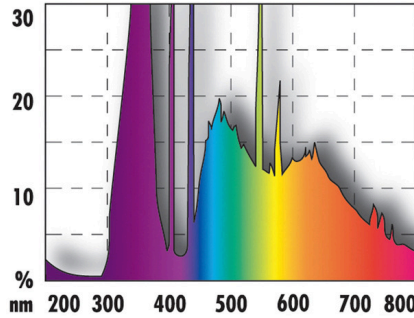

JBL SOLAR REPTIL SUN T8

Special T8 terrarium fluoresc. tube for desert animals

Suitable for:

Leuchtstoffröhren Grün = höchste
Rot = schwächste

UV-B	T8 Mitbewerber H. RG8 30 W Lux	UV-A	UV-B
0,07	9400	1,46	0,04
0,02	2500	0,30	0,02
0,01	1400	0,16	0,01
0,01	1020	0,11	0,01
0,01	650	0,09	0,00
0,01	510	0,07	0,00
0,00	400	0,06	0,00
0,00	319	0,05	0,00
0,00	270	0,04	0,00
0,00	230	0,04	0,00
0,00	190	0,03	0,00
0,00	102	0,02	0,00
0,00	77	0,01	0,00

- For all desert animals which are exposed to full sunlight in their natural habitat
- Light spectrum, adapted to the natural light conditions of diurnal desert animals
- High UV-B proportion (8.0 %)
- High UV-A proportion (36.0 %)
- Colour rendering and full spectrum are guaranteed for 12 months. Includes reminder label for replacement

You may also be interested in

You can find a complete overview here: <https://www.jbl.de/qr/61650>