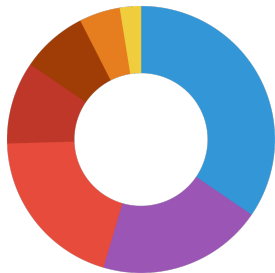

Composition

Cereals
Vegetables
Vegetable by-products
Fish and fish by-products
Molluscs and crustaceans
Algae
Yeast

Additives

Colourings
Astaxanthin E161j food colouring

Antioxidants
E 306 (natural vitamin E extracts)

Vitamins, provitamins and other chemically defined substances having a similar effect (per 1000 g)	
Vitamin A	25000 I. E.
Vitamin D₃	2000 I. E.
Vitamin E	300 mg
Vitamin C(stable)	200 mg