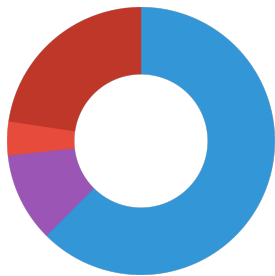

JBL Rugil

Food type	food sticks
Sub product type	complete food for terrapins and turtles
Dosing	Feed young, growing turtles in the water area 2 - 4 times a day, as much as can be eaten within about 10 minutes. 4 - 5 times per week in the same way is sufficient for adult animals

Analytical components

Crude protein	29 %
Fat content	5 %
Crude fibre	1.9 %
Crude ash	10.5 %