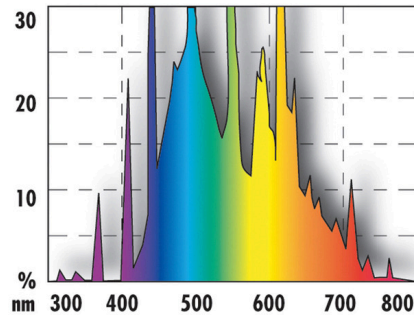

JBL SOLAR NATUR T5 ULTRA, 24-39 W

T5 daylight full-spectrum tube for freshwater tanks

Suitable for:  

- Fluorescent tube Solar for fish and plants from sun-drenched waters, e.g. Lake Malawi and Lake Tanganyika
- Easy to install: insert fluorescent T5 tube socket into the fixture and turn until the tube locks into place
- Ideal colour temperature for plants and fish: 9000 Kelvin - best possible inhibition of algae: full photosynthetic performance
- Excellent illumination from high lumen output. Scientifically tested by IFM Geomar: full spectrum similar to sunlight
- Colour rendering and full spectrum are guaranteed for 2 years. Includes reminder label for replacement