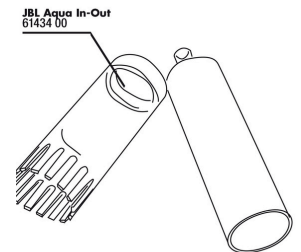

JBL PROCLEAN AQUA IN-OUT COMPLETE

Spare parts

JBL Aqua In-Out shut-off valve

JBL Aqua In-Out nozzle for water jet pump

JBL Aqua In-Out metal adapter G3/4 M24

JBL Aqua In-Out cleaning comb, complete

JBL Aqua In-Out hose coupling

JBL Aqua In-Out seal fitting 3/4"

JBL Aqua In-Out metal adapter G3/4 M28/M22

JBL PROCLEAN AQUA IN-OUT water jet pump
Suction pump for convenient water changes in aquariums

JBL PROCLEAN AQUA IN-OUT COMPLETE