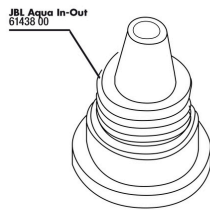

JBL PROCLEAN AQUA IN-OUT COMPLETE

Spare parts

JBL Aqua In-Out metal adapter G3/4 M24

JBL Aqua In-Out metal adapter G3/4 M28/M22