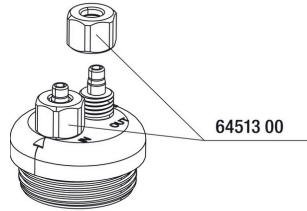

# JBL ProSilent Control

Spare parts

ProSilent control  
64314 00

**JBL ProSilent Control  
O-ring set**

64513 00

**JBL Cap Nut Air/CO<sub>2</sub>  
hose**