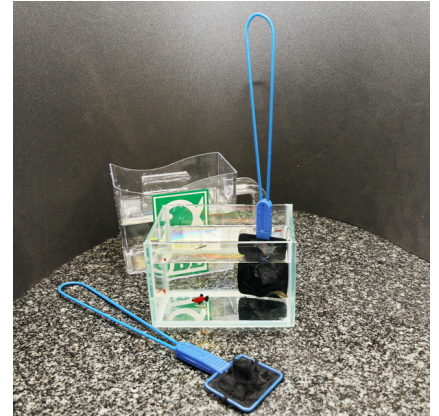

JBL Fish Net, coarse

Wide-mesh premium aquarium net

Suitable for:

- Gentle capture of aquarium fish: wide-meshed aquarium net with black net
- Use in fresh and saltwater aquariums
- Makes catching fish easier thanks to black net fabric, extra durable nylon netting, reinforced handle for daily use
- Available in various sizes and handle lengths. Mesh size: 0.83-1,1 mm
- Contents: wide-mesh fish net Premium coarse

Black net makes catching fish demonstrably easier. The catch net has a reinforced handle for daily use and is made of extra durable nylon netting. Suitable for use in freshwater and marine water aquariums.