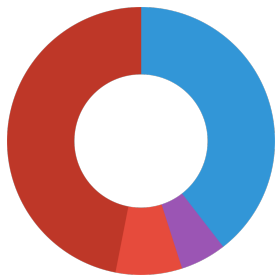

JBL Turtle Food

Food type	Natural food made of of gently dried crustaceans, water insects and sticks
Sub product type	complete food for terrapins and turtles
Dosing	Feed young, growing turtles in the water area 2 – 4 times a day, as much as can be eaten within about 10 minutes. 4 – 5 times per week in the same way is sufficient for adult animals

Analytical components

Crude protein	32 %
Fat content	4.5 %
Crude fibre	6.5 %
Crude ash	38 %