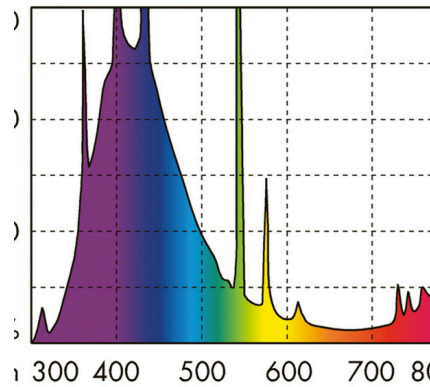

# JBL SOLAR MARIN BLUE

Blue fluorescent T8 tube Solar for marine aquariums

Suitable for:    

- Fluorescent tube Solar to promote coral growth in marine aquariums
- Easy to install: insert fluorescent T8 tube socket into the fixture and turn until the tube locks into place
- The actinic blue light beautifully emphasizes the luminousness of the corals
- Ideal night lighting to observe nocturnal animals in freshwater aquariums and terrariums
- Colour rendering and full spectrum are guaranteed for 12 months. Includes reminder label for replacement