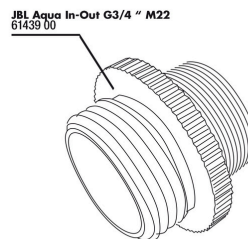

JBL Aqua In-Out seal fitting 3/4"

JBL Aqua In-Out metal adapter G3/4 M28/M22

JBL PROCLEAN AQUA IN-OUT water jet pump
Suction pump for convenient water changes in aquariums

JBL PROCLEAN AQUA IN-OUT COMPLETE