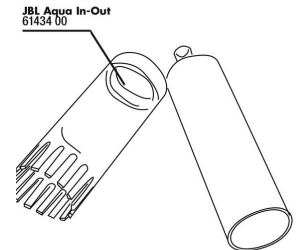

JBL PROCLEAN AQUA IN-OUT COMPLETE

Spare parts

JBL Aqua In-Out shut-off valve

JBL Aqua In-Out nozzle for water jet pump

JBL Aqua In-Out metal adapter G3/4 M24

JBL Aqua In-Out cleaning comb, complete

JBL Aqua In-Out hose coupling

JBL Aqua In-Out seal fitting 3/4"

JBL Aqua In-Out metal adapter G3/4 M28/M22

JBL PROCLEAN AQUA IN-OUT water jet pump
Suction pump for convenient water changes in aquariums

JBL PROCLEAN AQUA IN-OUT COMPLETE