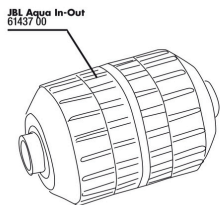

JBL PROCLEAN AQUA IN-OUT COMPLETE

Spare parts

JBL Aqua In-Out shut-off valve

JBL Aqua In-Out nozzle for water jet pump

JBL Aqua In-Out metal adapter G3/4 M24

JBL Aqua In-Out cleaning comb, complete

JBL Aqua In-Out hose coupling

JBL Aqua In-Out seal fitting 3/4"

JBL Aqua In-Out metal adapter G3/4 M28/M22

JBL PROCLEAN AQUA IN-OUT water jet pump
Suction pump for convenient water changes in aquariums

JBL PROCLEAN AQUA IN-OUT COMPLETE