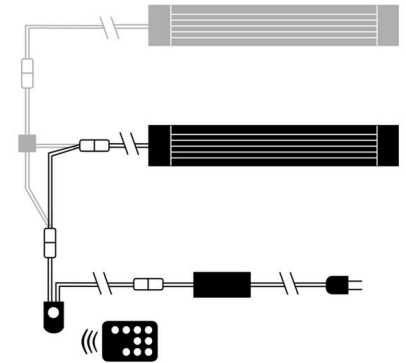

JBL LED SOLAR CONTROL

Control unit for JBL LED SOLAR lights

Suitable for:

- To operate JBL LED SOLAR NATUR individually or in combination with a JBL LED SOLAR EFFECT. Biotope data, effects, thunderstorms, moon phases, sunrise and sunset to be operated by mobile
- Easy to operate: replace existing IR receiver with the JBL control unit and adjust the effects you want with the app
- With 5 programmes + additional manual programme (South America & Africa biotopes, aquascaping plants, goldfish, community aquarium, each programme has plant acclimatisation setting)
- Biotope data contain dry and wet season, cloudiness, thunderstorm, as well as sunrise and sunset, which can also be adapted to the geographical location if desired (light on when the sun rises at the location)
- Package contents: control unit to connect to the JBL LED SOLAR system for 2 lights (1x Natur & 1x Effect); the app you require is always free of charge