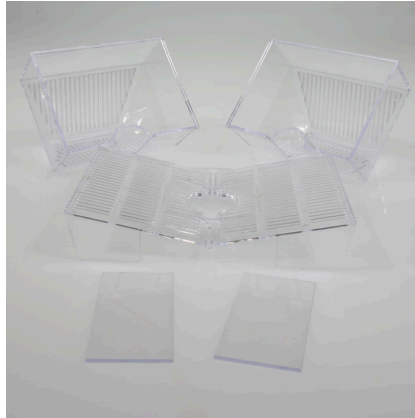

JBL BabyHome pro Air

Spawning box for air stone installation

Suitable for:  

- Protection against large fish: spawning box for viviparous aquarium fish; isolation tank for sick or aggressive fish
- 3 functions: single spawning box, double spawning box or breeding box
- Effective – intended for the use of an air stone: When using an air stone inside the spawning box the oxygen content rises, which dramatically reduces the risk of a fungal infection of the spawn
- Simple installation: attachment of the spawning box with suction cups at the side to the aquarium wall. Slits of the spawn grid: 2 mm; side slits: 0.5 to 0.8 mm
- Contents: 1 spawning box for air stone installation. Size: 200 x 98 x 98 mm

Advantage of spawning box

Protection of fry against predators
Safe breeding
No stagnant water thanks to slits
Easy to clean

Easy installation

Attachment of the spawning box with suction cups to the aquarium wall. 3-in-1 solution - Single spawning box, double spawning box or as breeding box: When a pregnant female fish spawns in a spawning box, the baby fish fall through the grid and are safe from the other fish. Air chambers mean the spawning box floats on the water surface. No stagnant water: the slits in the box enable the water to flow.