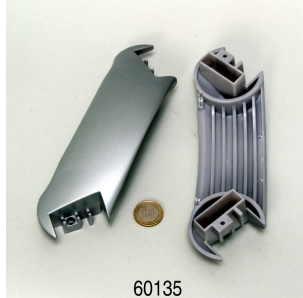

JBL CP e pump head handle