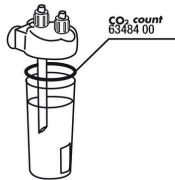

JBL PROFLORA Taifun S
Extendable CO₂ diffuser for
small aquariums

JBL PROFLORA Taifun P
Mini CO₂ diffuser for nano
freshwater aquariums

JBL PROFLORA u403

Spare parts

JBL CO₂ Count seal

JBL adapter UK for all flat-pin plugs