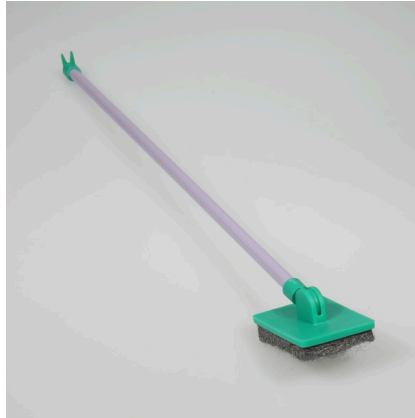

JBL Blanki Set

Non-scratch aquarium glass pane cleaner with handle

Suitable for:

- Removal of algae, lime and other deposits from the aquarium pane within minutes: non-scratch glass pane cleaner
- Easy to handle: cleaner with handle – effortless removal of most stubborn algae
- Safe and ideal for children: chemically neutral, no blades, non-rust, also suitable for curved front panes
- Note: not suitable for plastic panes, keep the sponge cushion free of sand
- Package contents: 1 non-scratch aquarium glass pane cleaner with handle. Incl. handle (45 cm) and cleaning cushion.