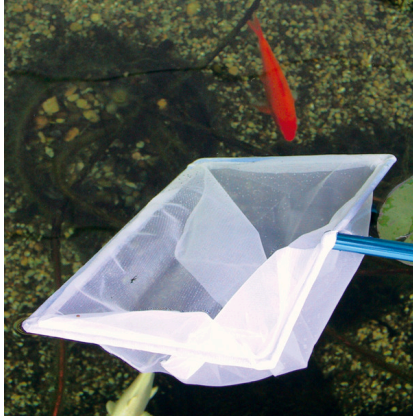

JBL Pond Net, long

Pond net with 190 cm telescopic handle

Suitable for:

- Catching pond fish gently: robust net with aluminium handle
- Telescopic handle expandable to 190 cm, with handle reinforcement
- To make catching fish easier: stable net fabric, particularly durable netting, reinforced handle for daily use
- Available with fine-meshed white or coarse meshed black net
- Contents: 1 JBL pond net with telescopic handle, 190 cm length, 35 x 30 cm

You may also be interested in

You can find a complete overview here: <https://www.jbl.de/qr/28701>

JBL LimCollect
Chemical-free snail trap for
aquariums

JBL Pond Net, long

Product information

TO MAKE CATCHING FISH EASIER

With the JBL fish net you can catch the fish without causing stress or injury. The pond catch net has a telescopic aluminium handle and a robust net. Is also often used for removing leaves from the pond water.