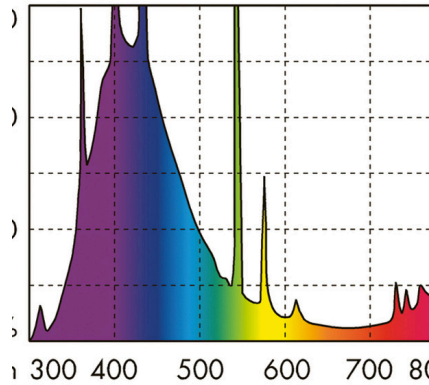

# JBL SOLAR MARIN BLUE

Blue fluorescent T8 tube Solar for marine aquariums

Suitable for:    

- Fluorescent tube Solar to promote coral growth in marine aquariums
- Easy to install: insert fluorescent T8 tube socket into the fixture and turn until the tube locks into place
- The actinic blue light beautifully emphasizes the luminousness of the corals
- Ideal night lighting to observe nocturnal animals in freshwater aquariums and terrariums
- Colour rendering and full spectrum are guaranteed for 12 months. Includes reminder label for replacement