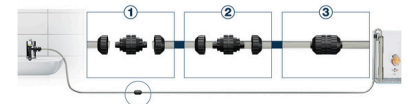

# JBL Aqua In Out Extension

Extension hose for water changing kit Aqua In-Out

Suitable for:

- No dragging of buckets, no suction by mouth: water changing kit for aquariums to connect to the water tap with water jet pump and gravel cleaner
- Easy to install: completely ready for connection with 2 thread adapters for 22 x 1 and 24 x 1 internal thread or without adapter for 3/4 inch hose thread
- Extension hose - length: 8 m, diameter: 12/16 mm.
- Safe: includes hose connection with screw clamp connection
- Package contents: 1 extension hose for Aqua In Out, length: 8 m, Ø 12/16