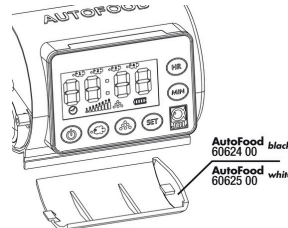

JBL Autofood Knife for tin sealing

JBL AutoFood Battery compartment lid