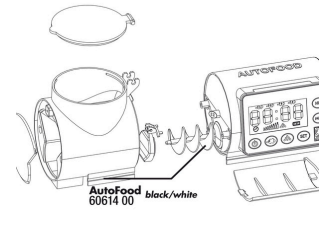

JBL Autofood Auger