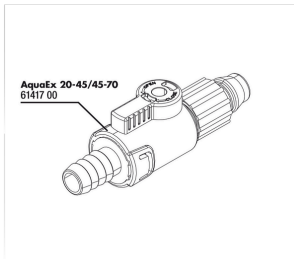

JBL PROCLEAN AQUA EX 20-45

Accessories

JBL ClipSafe Vario

Adjustable multi-purpose
aquarium hose clips 9-27 mm

JBL PROCLEAN AQUA EX 20-45

 Spare parts

**JBL AquaEx
20-45/45-70
Absperrhahn**

JBL PROCLEAN AQUA EX 20-45