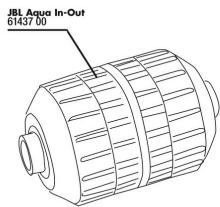

## Spare parts

JBL Aqua In-Out shut-off valve

JBL Aqua In-Out nozzle for water jet pump

JBL Aqua In-Out metal adapter G3/4 M24

JBL Aqua In-Out cleaning comb, complete

JBL Aqua In-Out hose coupling

JBL Aqua In-Out seal fitting 3/4"