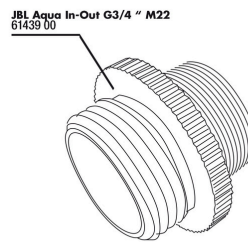

## Spare parts

JBL Aqua In-Out shut-off valve

JBL Aqua In-Out nozzle for water jet pump

JBL Aqua In-Out metal adapter G3/4 M24

JBL Aqua In-Out cleaning comb, complete

JBL Aqua In-Out hose coupling

JBL Aqua In-Out seal fitting 3/4"