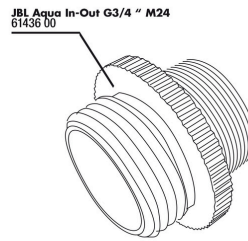

## Spare parts

JBL Aqua In-Out shut-off valve

JBL Aqua In-Out nozzle for water jet pump

JBL Aqua In-Out metal adapter G3/4 M24

JBL Aqua In-Out cleaning comb, complete

JBL Aqua In-Out hose coupling

JBL Aqua In-Out seal fitting 3/4"