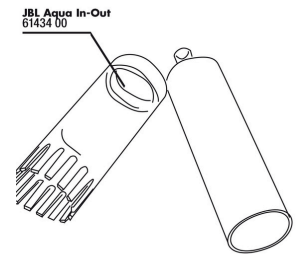

## Spare parts

JBL Aqua In-Out shut-off valve

JBL Aqua In-Out nozzle for water jet pump

JBL Aqua In-Out metal adapter G3/4 M24

JBL Aqua In-Out cleaning comb, complete

JBL Aqua In-Out hose coupling

JBL Aqua In-Out seal fitting 3/4"