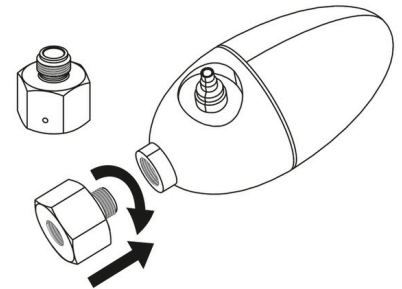

## JBL PROFLORA ADAPT u disposal for Dennerle

Adapter for Dennerle pressure reducer+JBL disp. CO2 bottles

Suitable for:   

- Makes the Dennerle pressure reducer suitable for disposable bottles u500 (M10 x 1)
- To assemble: screw the adapter into the pressure reducer, then screw the pressure reducer onto the bottle u500
- Enables you to screw the pressure reducer (thread M10 x 1.25) onto u500 disposable bottles with thread M10 x 1
- Dimensions (l/h/w): 22/22/22 mm
- Package contents: adapter for pressure reducer, PROFLORA ADAPT