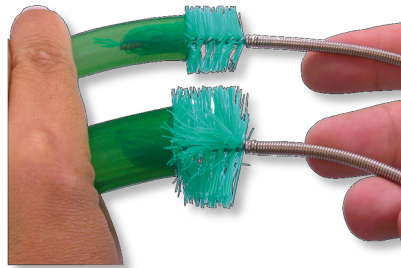

JBL Cleany

Double-ended hose brush for hoses from 9-30 mm

Suitable for:

- For clean hoses on filter and pumps to prevent output reduction caused by soiled hoses
- Easy to use: push matching end of hose brush through the hose and clean
- 160 cm long - cleaning of all hoses with 9 to 30 cm internal diameter (fits, for instance, to ALL JBL external filters)
- Up to 30 % more filter performance, averts a loss in performance: maintains the biological balance in the aquarium
- Package contents: 1 steel helix with small and large cleaning brush at each end, 160 cm long

Clean hoses

JBL's double-ended hose brush has a highly flexible steel helix with brushes at both ends and ensures clean hoses and therefore 30 % more filter performance. Regular cleaning maintains the biological balance in the aquarium and averts a loss of filter performance.

The internal soiling of the hoses is not only caused by algae, it is also caused by normal biological processes. Bacterial lawns form on the inside of the plastic surface, which is not too much of a problem for the fish. But this "slimy" coating reduces, as already mentioned, the water flow by up to 30 %!