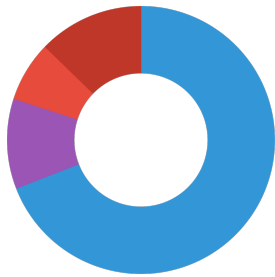

JBL PROTERRA CRICK

Food type	powdered food
Sub product type	complete food for feeder insects
Dosing	Ein bis zweimal täglich füttern. Nicht gefressenes Futter täglich entfernen.

Analytical components

Crude protein	38 %
Fat content	6 %
Crude fibre	4 %
Crude ash	7 %