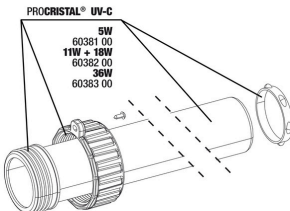

JBL PROCRISTAL UV-C Compact plus 36 W

Spare parts

JBL PC UV-C Compact plus electrical unit

JBL PC UV-C Compact plus casing kit

JBL adapter UK for all circular plugs

JBL PC UV-C 5, 11, 18, 36 W gasket set

JBL PC UV-C bulb protection kit