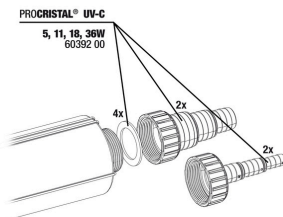

JBL PC UV-C quartz glass cylinder set

JBL PC UV-C 5, 11, 18, 36 W mounting

JBL PC UV-C glass sleeve + reflector set

JBL PC UV-C hose connection gaskets

JBL PC UV-C hose connection set

JBL PROCRISTAL UV-C Compact plus 36 W