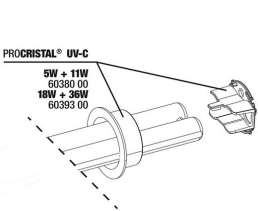

JBL PROCRISTAL UV-C Compact plus 36 W

Spare parts

JBL PC UV-C Compact plus electrical unit

JBL PC UV-C Compact plus casing kit

JBL adapter UK for all circular plugs

JBL PC UV-C 5, 11, 18, 36 W gasket set

JBL PC UV-C bulb protection kit