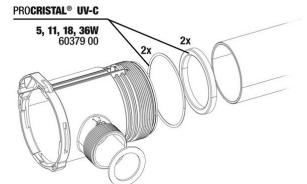

JBL PROCRISTAL UV-C Compact plus 36 W

Spare parts

JBL PC UV-C Compact plus electrical unit

JBL PC UV-C Compact plus casing kit

JBL adapter UK for all circular plugs

JBL PC UV-C 5, 11, 18, 36 W gasket set

JBL PC UV-C bulb protection kit