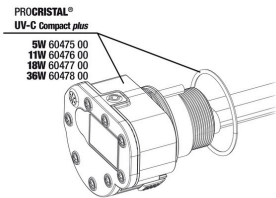

JBL PROCRISTAL UV-C Compact plus 18 W

Spare parts

JBL PC UV-C Compact plus electrical unit