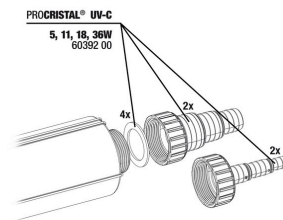

JBL PC UV-C hose connection set