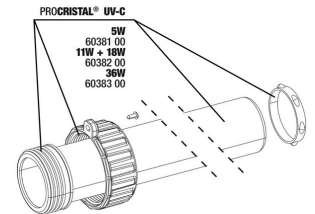

JBL PROCRISTAL UV-C Compact plus 18 W

Spare parts

JBL PC UV-C bulb protection kit

JBL PC UV-C hose connection set