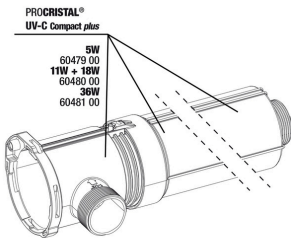

JBL PROCRISTAL UV-C Compact plus 18 W

Accessories

JBL PC UV-C Compact plus casing kit