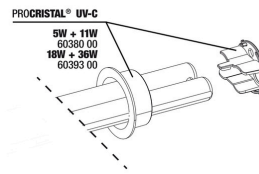

JBL PC UV-C bulb protection kit