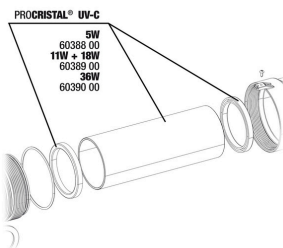

JBL PC UV-C glass sleeve + reflector set