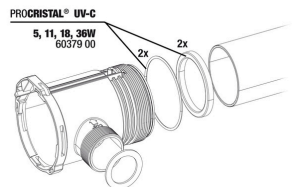

JBL PC UV-C 5,11,18,36 W gasket set