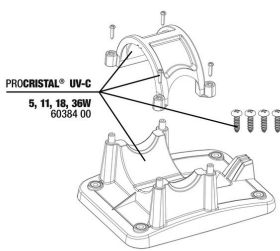

JBL PF "u" cover + hose connection

JBL PC UV-C 5,11,18,36 W mounting

JBL PROCRISTAL UV-C QuickConnect
 Connects two JBL ProCristal UV-C water clarifiers

JBL PROCRISTAL UV-C ElbowConnect
 90° elbow for JBL ProCristal UV-C devices