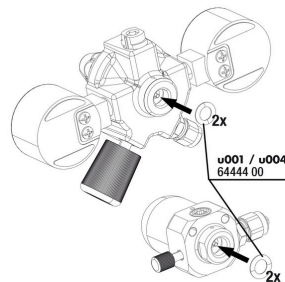

JBL ProFlora "u" O-ring
seal