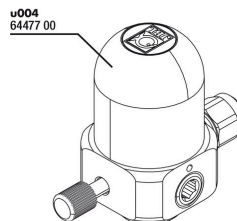

JBL ProFlora u504
pressure reducer u004

JBL ProFlora Allen key
6mm

JBL PROFLORA u504

 Spare parts

JBL tube screw
connection 4/6
pressure reducer

X JBL Clipsauger 6mm

JBL PROFLORA u504

Product information