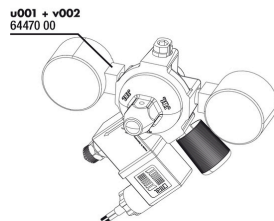

JBL PROFLORA u504

Spare parts

JBL ProFlora "u" flat seal

JBL CO2 Count/
Permanent test
suction cup + clip

JBL Cap Nut Air/CO2
hose

JBL CO2 Count safe
spring + seal

JBL CO2 Count safe
retaining plate

JBL CO2 Count safe
holder kit

JBL ProFlora u504
pressure reducer u004

JBL ProFlora Allen key
6mm