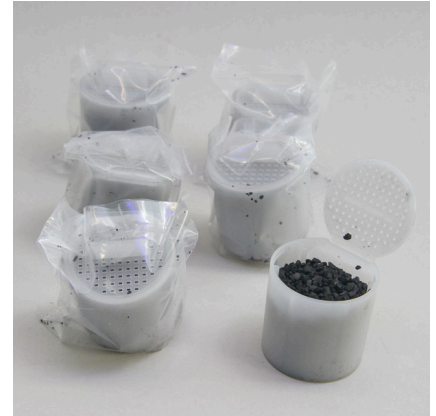

JBL PROCRISTAL i30 SuperClear

High perform. activated carbon for crystal-clear water

Suitable for:  

- Suitable for JBL ProCristal i30 internal filter: ready-to-use cartridge for crystal-clear water in the aquarium
- Easy to install: open the upper cap, insert the cartridge into the container, reattach the cap
- High performance activated carbon: special filter material binds and absorbs food remains and metabolic substances.
- Replace the filter material every month
- Package contents: special filter material for crystal-clear water, SuperClear ProCristal

Crystal-clear and healthy water Poor light conditions, over-fertilisation or even a surplus of nutrients can have negative effects on the aquarium water and may promote algae growth. Floating algae lead to green, bacteria to white clouding. - Crystal-clear water - The cartridge, filled with high-capacity activated carbon, binds and absorbs food remains and metabolic products and thus ensures crystal-clear and clean water.

Easy installation:

Open the upper cap of the ProCristal i 30, insert the cartridge into the container and reattach the cap.

Further information	
FAQ	✓
Blog	✓
Press	✓
Laboratory/calculator	✗
Worth reading	✓
Spare parts	✗
Video	✓
GarantiePlus	✗
Instructions	✓
QR code	

Disposal		
Product name	JBL PROCRISTAL i30 SuperClear, 2 x	JBL PROCRISTAL i30 SuperClear, 6 x
Art. No.	6099100	6099200
Green dot	✓	✓
Group electronic waste	-	-
Disposal weight	-	-
Battery type	-	-
Battery return	-	-
Battery rechargeable	-	-
Disposal weight battery	-	-
Non-returnable glass	-	-
PPK	6 g	8 g
Plastic small	8.5 g	14 g
Plastic large	-	-
Disposal weight metal	0 g	0 g