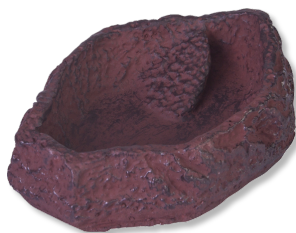

# JBL ReptilCava SAND

Cave for terrarium animals, sand coloured

Suitable for:  

- Individual terrarium design: sand coloured cave in sandstone look - retreat for your terrarium dwellers
- Non-toxic: coloured resin - does not release any harmful substances
- Heavy -duty version to prevent it from being accidentally knocked over
- ReptilCava - the bowl for terrariums: available in various colours and sizes
- Package contents: 1 x JBL cave for terrarium animals, ReptilCava, available in 6 sizes, sand coloured

## JBL ReptilBar GREY

Feeding, drinking, bathing bowl for terrarium animals