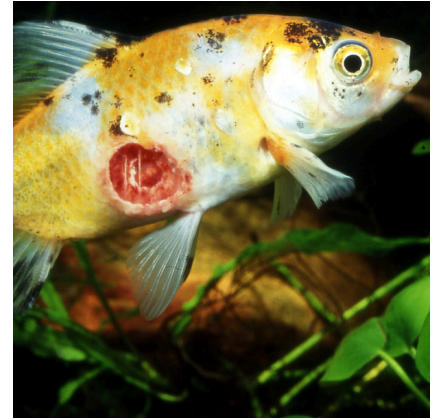

JBL Ektol bac Pond Plus

Remedy for bacteria and fin rot

Suitable for: 

- Rapid and reliable treatment: remedy for ulcers, fin rot, popeye and dropsy, which often occur in spring
- For bacterial infestation in pond fish.
- Simple to use: calculate required quantity, mix with pond water in watering can, distribute evenly over pond
- JBL Online Hospital: enables you to identify fish diseases
- Contents: remedy Ektol bac Pond Plus. Dosage: 40 ml per 800 l pond water