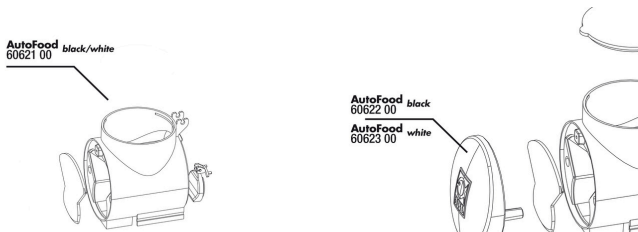

Complete holder kit for JBL Autofood