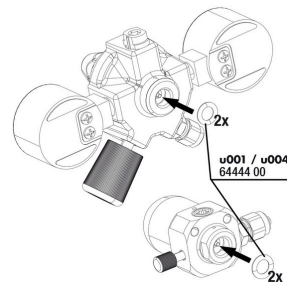

JBL ProFlora "u" O-ring
seal