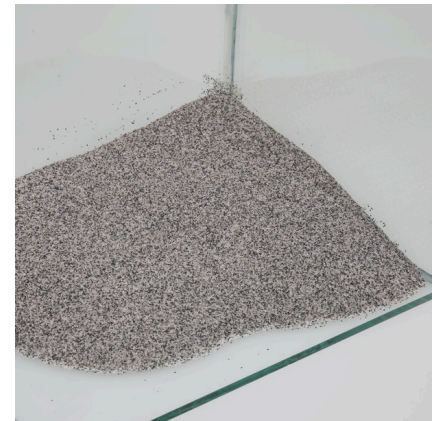

# JBL Sansibar GREY

Grey substrate for aquariums

Suitable for:   

- Fine, uncoloured sandy soil: substrate for fresh and saltwater aquariums and aqua-terrariums
- Vigorous plant growth: prevents the seeping in of sludge and other waste material with its fine granulation and density
- Prevents injuries of the mucous membrane: fine, round-shaped natural sand is gentle on sensitive barbels. Ideal for grubbing fish, such as armoured catfish and loaches
- Ideal for fish, invertebrates and plants: no unwanted pollutants released into the water.
- Package contents: 1 bag Sansibar Grey. Grain size: 0.2 - 0.6 mm. Not fully suitable for undergravel heating cables

### Ideal substrate

The substrate is an important part of the aquarium interior because a lot of animals dig in the ground to search for food. The plants also need a safe hold and have to absorb the food in the ground through their roots. Digging fish definitely need a substrate which is not sharp-edged. Undergravel heating can only be recommended for medium-fine to coarse substrates because water circulation cannot really build up in very fine substrates.