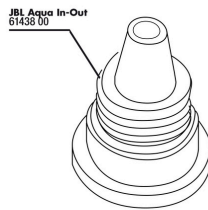

JBL PROCLEAN AQUA IN-OUT COMPLETE

Spare parts

JBL Aqua In-Out metal adapter G3/4 M24

JBL Aqua In-Out metal adapter G3/4 M28/M22