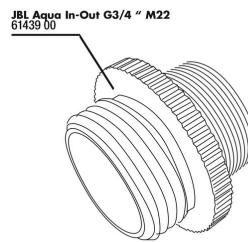

JBL Aqua In-Out seal fitting 3/4"

JBL Aqua In-Out metal adapter G3/4 M28/M22

JBL PROCLEAN AQUA IN-OUT water jet pump  
Suction pump for convenient water changes in aquariums