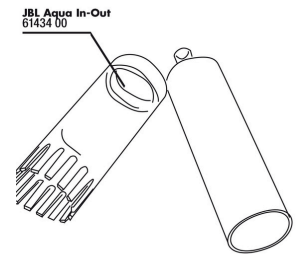

# JBL PROCLEAN AQUA IN-OUT COMPLETE

Spare parts

JBL Aqua In-Out shut-off valve

JBL Aqua In-Out nozzle for water jet pump

JBL Aqua In-Out metal adapter G3/4 M24

JBL Aqua In-Out cleaning comb, complete

JBL Aqua In-Out hose coupling

JBL Aqua In-Out seal fitting 3/4"

JBL Aqua In-Out metal adapter G3/4 M28/M22

JBL PROCLEAN AQUA IN-OUT water jet pump  
Suction pump for convenient water changes in aquariums