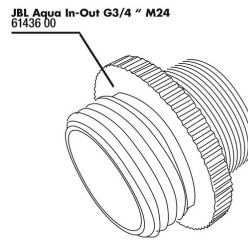

JBL Aqua In-Out metal adapter G3/4 M24