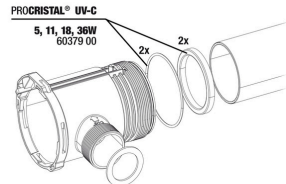

For connecting, disconnecting & shutting off hoses

JBL PROCRISTAL UV-C Compact plus 11 W

Spare parts

JBL PC UV-C Compact plus electrical unit

JBL PC UV-C Compact plus casing kit

JBL PC UV-C 5,11,18,36 W gasket set