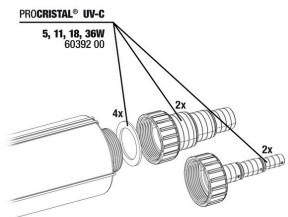

JBL PC UV-C bulb protection kit

JBL PC UV-C quartz glass cylinder set

JBL PC UV-C 5,11,18,36 W mounting

JBL PC UV-C glass sleeve + reflector set

JBL PC UV-C hose connection gaskets

JBL PC UV-C hose connection set