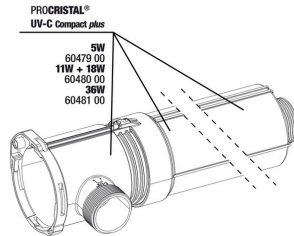

For connecting, disconnecting & shutting off hoses

JBL PROCRISTAL UV-C Compact plus 5 W

Spare parts

JBL PC UV-C Compact plus electrical unit

JBL PC UV-C Compact plus casing kit

JBL PC UV-C 5,11,18,36 W gasket set