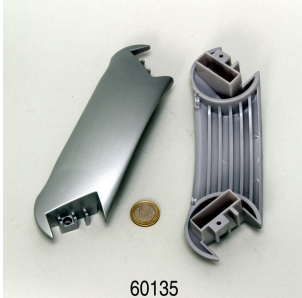

JBL CRISTALPROFI e702 greenline

Spare parts

JBL CP e pump head handle