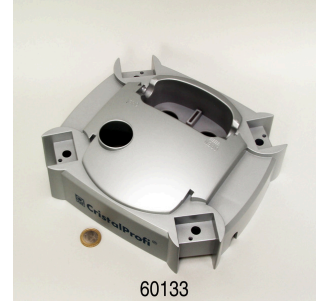

60133

JBL CP e pump head cover