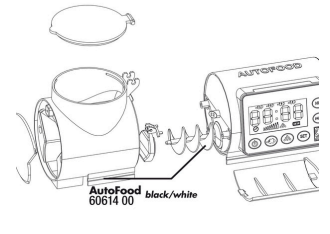

JBL AutoFood WHITE

Spare parts

Complete suction cup set (2x) for JBL Autofood

Complete holder kit for JBL Autofood

JBL Autofood Knife for tin sealing

JBL Autofood Auger

JBL AutoFood transparent food container set