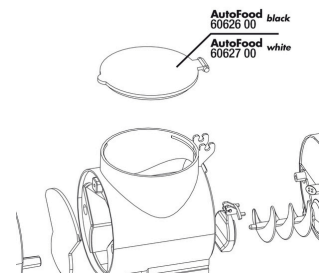

JBL AutoFood Food Chamber Lid