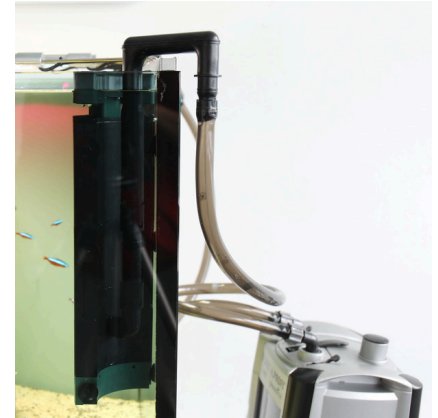

## Surface skimmer

Suitable for:

- Removes coatings and foreign particles from the water surface: accessory for external filter - skimmer for aquariums 60 – 600 litres (from 35 cm height upwards)
- Place skimmer in the aquarium, connect to suction hose of the external filter (replaces existing suction pipe), regulate surface water/deep water suction with adjustment spindle
- Universal: for hoses of 9/12 to 16/22 mm diameter. Infinitely adjustable suction capacity: surface water and deep water suction. Semi-circular shape for corner attachment
- 2nd generation: optimised floating body – more buoyancy and adaption to the water level, stronger comb, removable adjustment spindle
- Package contents: surface skimmer Top Clean II

### Siphon off surface water and water from deeper levels

The JBL Surface skimmer effectively removes scum formations or prevents them from forming. With its deep water intake the skimmer can be used to replace the conventional suction pipe. The skimmer comb automatically adapts to a changing water surface (as when water evaporates).