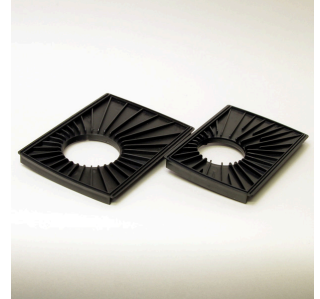

## Spare parts

**JBL Tormec activ**  
 Active peat pellets for freshwater aquariums

**JBL CP e pump head handle**

**JBL CP e pump head cover**

**JBL CP e distributor plate**

**JBL CP e pump head washer**

**JBL CP e4/7/9/1500/1/2 rubber buffer**