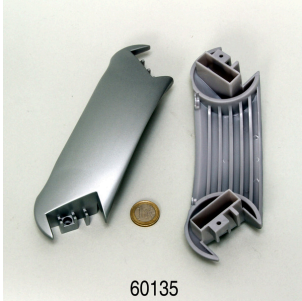

JBL Cleany
Double-ended hose brush for hoses from 9-30 mm

JBL Aquarium tubing GREEN on reel
Green-transparent hose wound on a plastic reel

JBL CristalProfi e701 greenline

 Spare parts

JBL CP e pump head handle

JBL CP e clip for casing

JBL adapter UK for all flat-pin plugs

JBL CP e4/7/9/15/1900/1/2 handle screws

JBL CP e impeller cover seal

JBL CP e impeller cover

JBL CP e4/7/9/15/1900/1,2 pump head screws

JBL CP e pump head greenline