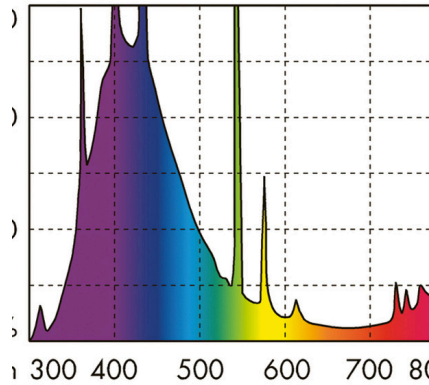

JBL SOLAR MARIN BLUE

Blue fluorescent T8 tube Solar for marine aquariums

Suitable for:

- Fluorescent tube Solar to promote coral growth in marine aquariums
- Easy to install: insert fluorescent T8 tube socket into the fixture and turn until the tube locks into place
- The actinic blue light beautifully emphasizes the luminousness of the corals
- Ideal night lighting to observe nocturnal animals in freshwater aquariums and terrariums
- Colour rendering and full spectrum are guaranteed for 12 months. Includes reminder label for replacement

Actinic light:

The JBL SOLAR MarinBlue tube generates a strong blue light which is also referred to as actinic light. It is a particularly effective short-wave light from the blue and ultraviolet spectral range. When this tube alone is switched on it creates the glow of the corals and the desired moonlight effect. The actinic spectral range of this tube accentuates the fluorescence of corals and clams (e.g. Tridacna). The JBL tube doesn't generate a pure actinic spectrum, but has spectral components added which are especially suitable for the light in marine aquariums. It is NOT useful to illuminate marine aquariums with actinic light alone since the corals in our care don't originate from great depths but mostly from depths up to 20 m and thus receive strong sunlight. The combination of JBL SOLAR MarinDay and JBL SOLAR MarinBlue is perfect. If you only install one tube you should choose the JBL SOLAR MarinDay