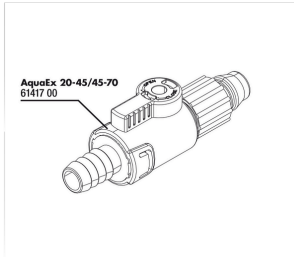

JBL PROCLEAN AQUA EX 20-45

Accessories

JBL ClipSafe Vario
Adjustable multi-purpose
aquarium hose clips 9-27 mm

JBL PROCLEAN AQUA EX 20-45

 Spare parts

**JBL AquaEx
20-45/45-70
Absperrhahn**

JBL PROCLEAN AQUA EX 20-45