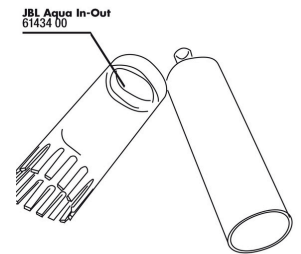

JBL PROCLEAN AQUA IN-OUT COMPLETE

Spare parts

JBL Aqua In-Out shut-off valve

JBL Aqua In-Out nozzle for water jet pump

JBL Aqua In-Out metal adapter G3/4 M24

JBL Aqua In-Out cleaning comb, complete

JBL Aqua In-Out hose coupling

JBL Aqua In-Out seal fitting 3/4"

JBL Aqua In-Out metal adapter G3/4 M28/M22

JBL PROCLEAN AQUA IN-OUT water jet pump
Suction pump for convenient water changes in aquariums

JBL PROCLEAN AQUA IN-OUT COMPLETE