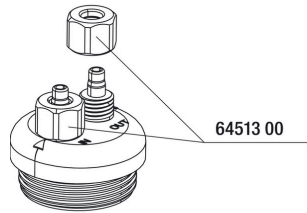

**JBL Cap Nut Air/CO₂
hose**