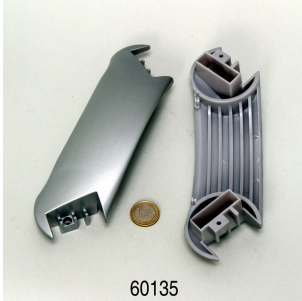

JBL Cleany
Double-ended hose brush for
hoses from 9-30 mm

**JBL Aquarium tubing
GREEN on reel**
Green-transparent hose
wound on a plastic reel

JBL CristalProfi e701 greenline

Spare parts

60135
 JBL CP e pump head handle

JBL CP e clip for casing

6348810
 JBL adapter UK for all flat-pin plugs

e401/700/1/900/1
 CP e1500/1/e1901
 60189 00 4x
 JBL CP e4/7/9/15/1900/1/2 handle screws

60131
 JBL CP e impeller cover seal

60129
 JBL CP e impeller cover