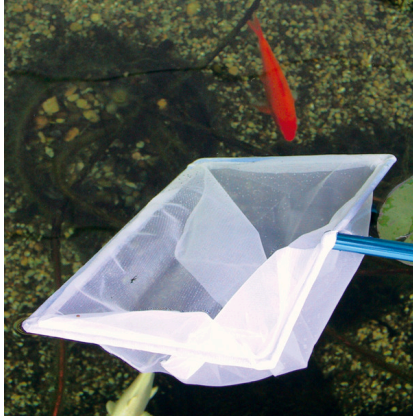

JBL Pond Net, long

Pond net with 190 cm telescopic handle

Suitable for:     

- Catching pond fish gently: robust net with aluminium handle
- Telescopic handle expandable to 190 cm, with handle reinforcement
- To make catching fish easier: stable net fabric, particularly durable netting, reinforced handle for daily use
- Available with fine-meshed white or coarse meshed black net
- Contents: 1 JBL pond net with telescopic handle, 190 cm length, 35 x 30 cm

 You may also be interested in

You can find a complete overview here: <https://www.jbl.de/qr/28701>

JBL LimCollect
Chemical-free snail trap for
aquariums

JBL Pond Net, long

Product information

TO MAKE CATCHING FISH EASIER

With the JBL fish net you can catch the fish without causing stress or injury. The pond catch net has a telescopic aluminium handle and a robust net. Is also often used for removing leaves from the pond water.