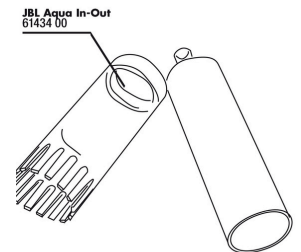

## Spare parts

JBL Aqua In-Out shut-off valve

JBL Aqua In-Out nozzle for water jet pump

JBL Aqua In-Out metal adapter G3/4 M24

JBL Aqua In-Out cleaning comb, complete

JBL Aqua In-Out hose coupling

JBL Aqua In-Out seal fitting 3/4"