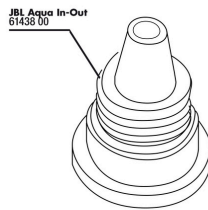

## Spare parts

JBL Aqua In-Out shut-off valve

JBL Aqua In-Out nozzle for water jet pump

JBL Aqua In-Out metal adapter G3/4 M24

JBL Aqua In-Out cleaning comb, complete

JBL Aqua In-Out hose coupling

JBL Aqua In-Out seal fitting 3/4"