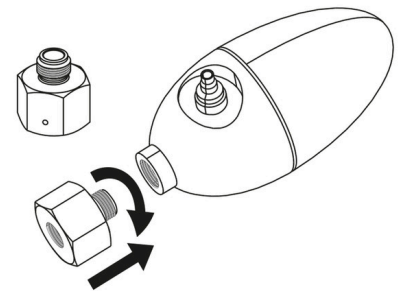

JBL PROFLORA ADAPT u disposal for Dennerle

Adapter for Dennerle pressure reducer+JBL disp. CO2 bottles

Suitable for:   

- Makes the Dennerle pressure reducer suitable for disposable bottles u500 (M10 x 1)
- To assemble: screw the adapter into the pressure reducer, then screw the pressure reducer onto the bottle u500
- Enables you to screw the pressure reducer (thread M10 x 1.25) onto u500 disposable bottles with thread M10 x 1
- Dimensions (l/h/w): 22/22/22 mm
- Package contents: adapter for pressure reducer, PROFLORA ADAPT